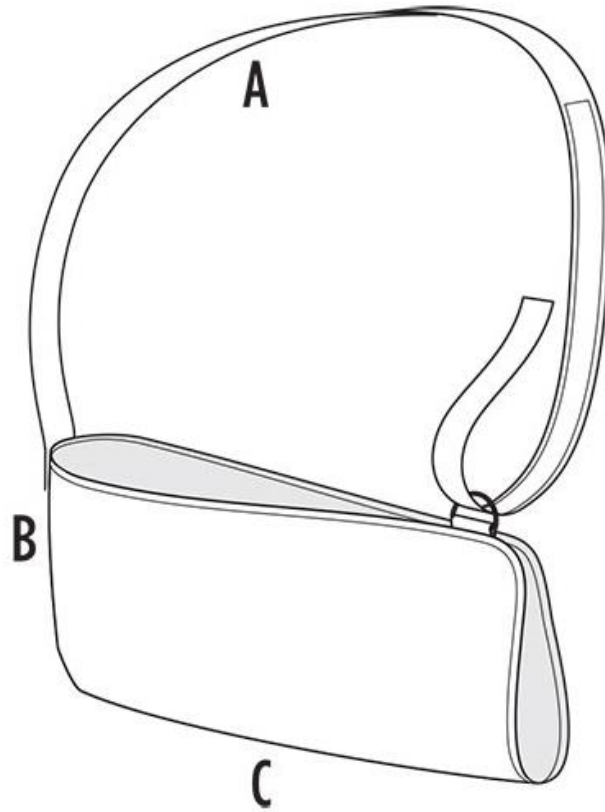

Club Warehouse Sizing Chart

Deluxe Shoulder Immobilizer dimensions:

Product Code	Size	A	B	C	Immob.
BR-VP20105-010	XS	24"	6.75"	11"	24"
BR-VP20105-020	S	27"	8"	13"	27"
BR-VP20105-030	M	32"	8.5"	15"	32"
BR-VP20105-040	L	35"	9.25"	17"	35"
BR-VP20105-050	XL	39"	9.75"	19"	39"