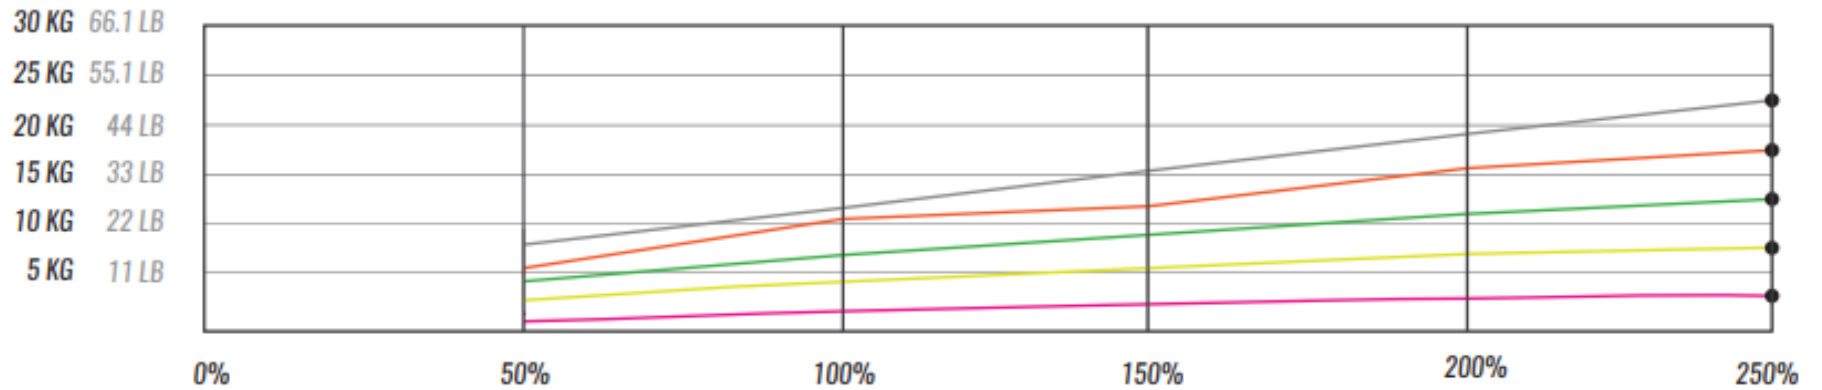

Resistance values are indicative only. They may vary under different circumstances.

CLUB & CLINIC COLLECTION

POWERTUBE

- 1** ULTRA LIGHT
ULTRALÉGER
- 2** LIGHT
LÉGER
- 3** MEDIUM
MOYEN
- 4** HEAVY
LOURD
- 5** ULTIMATE
ULTIME

*Resistance values are indicative only. They may vary under different circumstances.